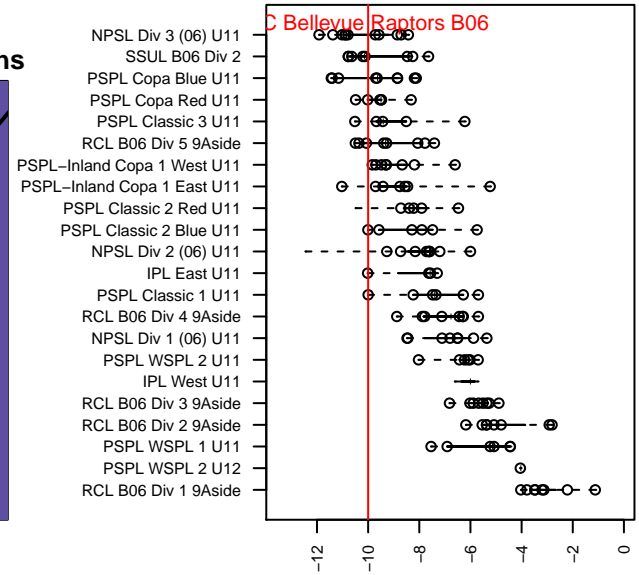

FC Bellevue Raptors B06

Bellevue, WA
 B06 total strength=290
 attack=0.32 defense=0.09
 fall league = PSPL Classic 1 U11
 spr league = Spr PSPL Classic 1 U11

alt names used:
 F.C. Bellevue Raptors
 F.C. Bellevue B06-Raptors

Venues played:
 2016 PSPL Classic 1 U11
 2016 Spr PSPL Classic 1 U11

**attack and defense variance (black dot)
relative to other teams
and top 10 in region**

**attack and defense rating
relative to others at age
and all opponents in last 13 months**